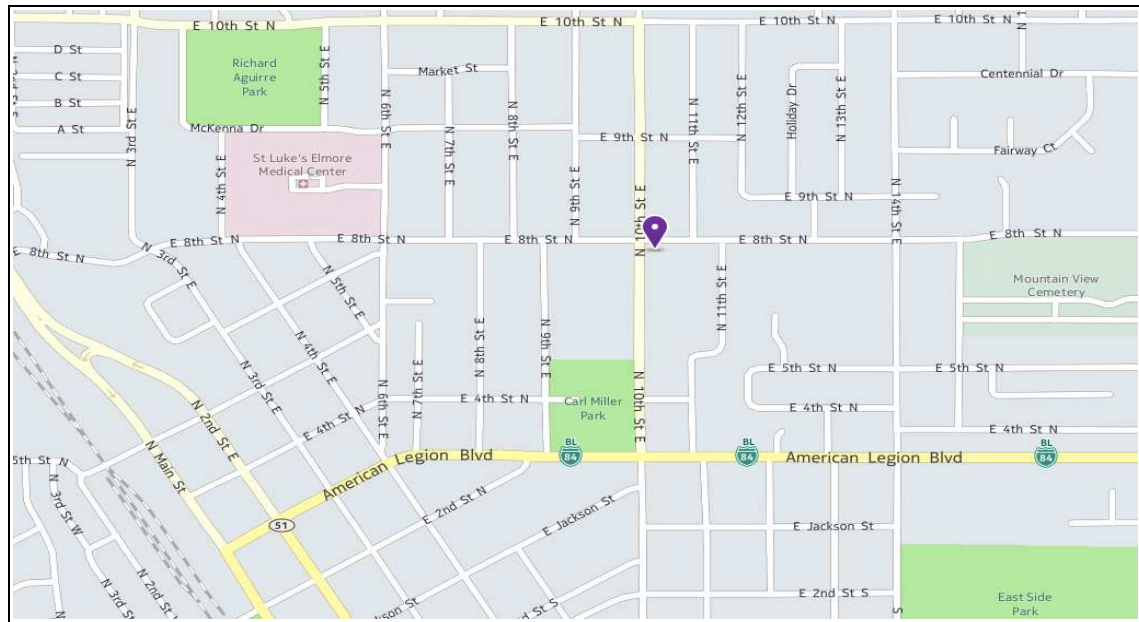

MOUNTAIN HOME PUBLIC LIBRARY

790 NORTH 10TH EAST STREET
MOUNTAIN HOME, IDAHO 83647

or scan in the QR code to get personal driving directions on your phone from Google Maps.