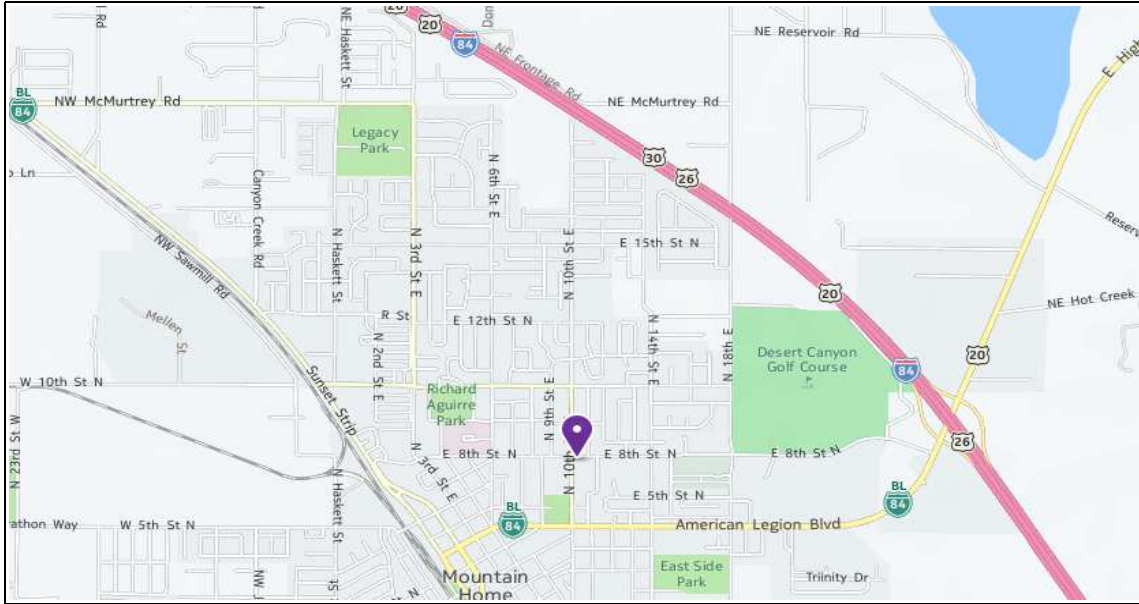

MOUNTAIN HOME PUBLIC LIBRARY

790 NORTH 10TH EAST STREET
MOUNTAIN HOME, IDAHO 83647

or scan in the QR code to get personal driving directions on your phone from Google Maps.