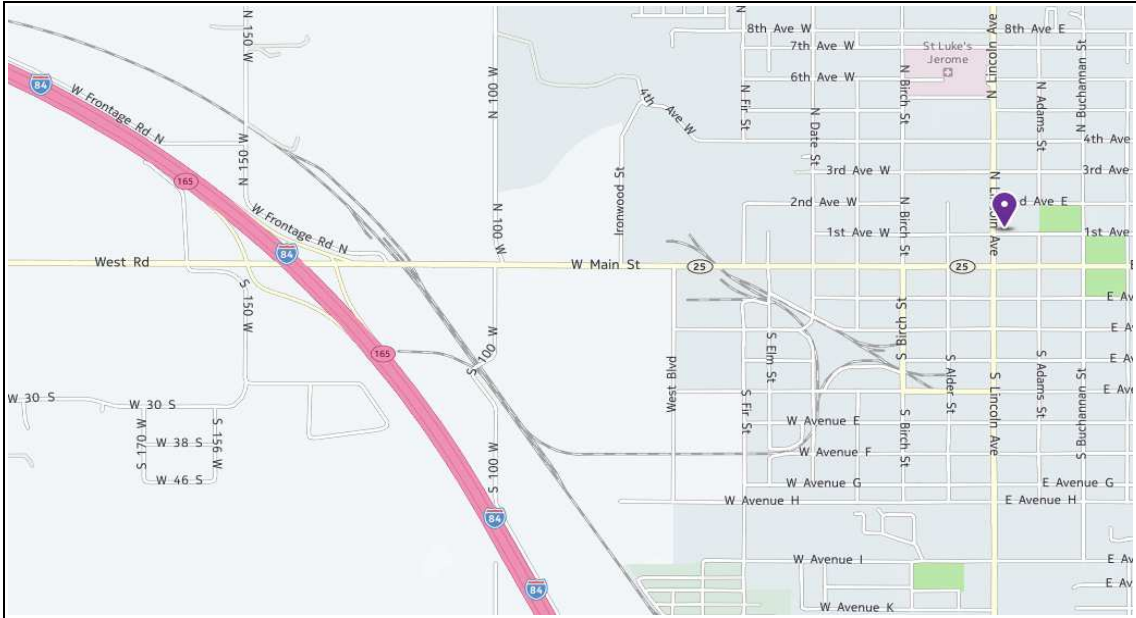

CITY OF JEROME LIBRARY

100 1ST AVENUE EAST
JEROME, IDAHO 83338

or scan in the QR code to get personal driving directions on your phone from Google Maps.