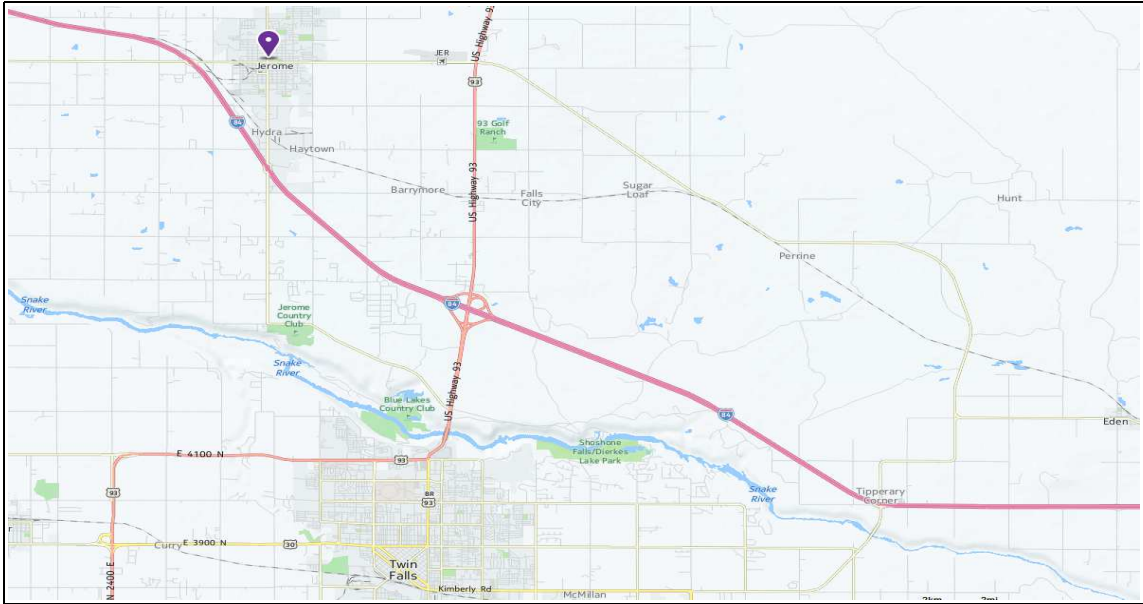

CITY OF JEROME LIBRARY

100 1ST AVENUE EAST
JEROME, IDAHO 83338

or scan in the QR code to get personal driving directions on your phone from Google Maps.