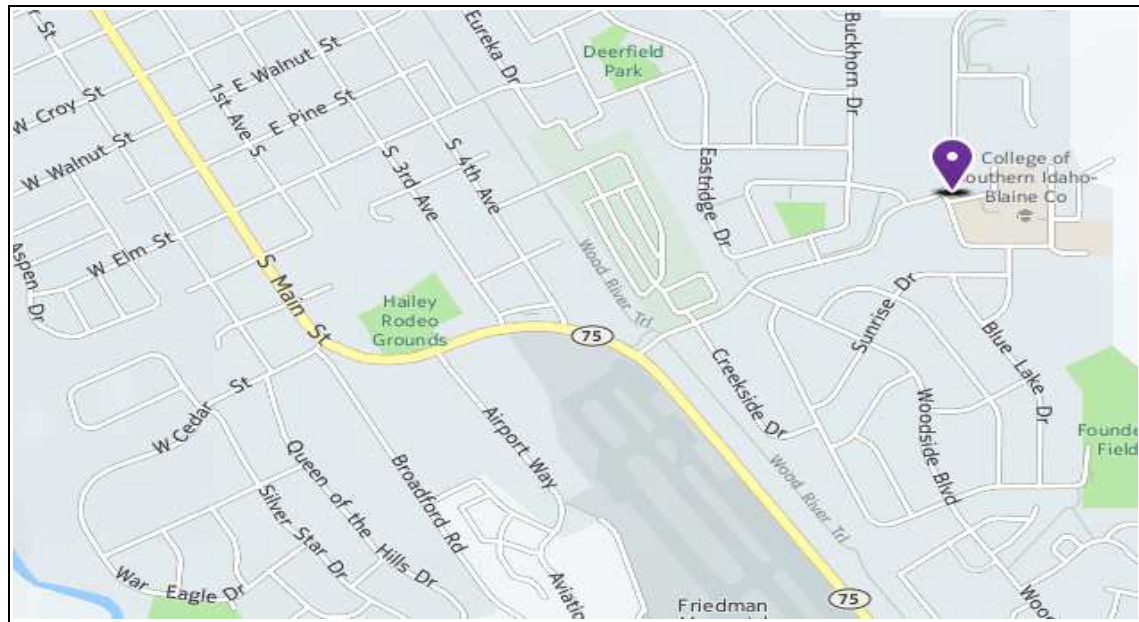

CSI COMMUNITY CAMPUS IN HAILEY

1050 FOX ACRES ROAD
HAILEY, IDAHO 83333

or scan in the QR code to get personal driving directions on your phone from Google Maps.