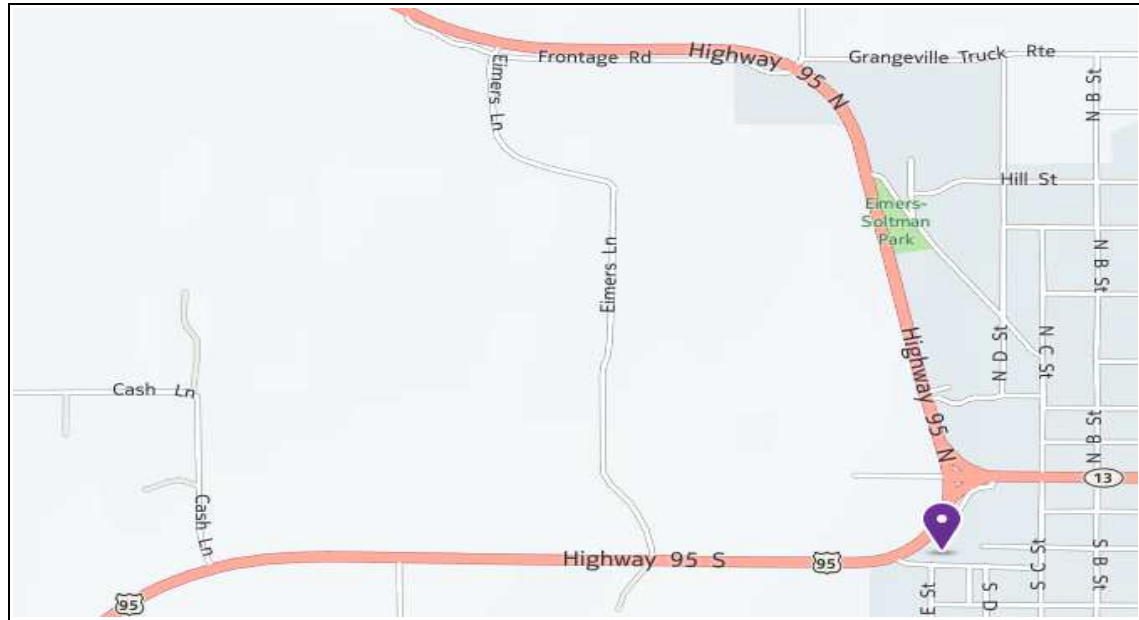

GRANGEVILLE SUPER 8 MOTEL

801 S.W. 1ST STREET
GRANGEVILLE, IDAHO 83530

or scan in the QR code to get personal driving directions on your phone from Google Maps.