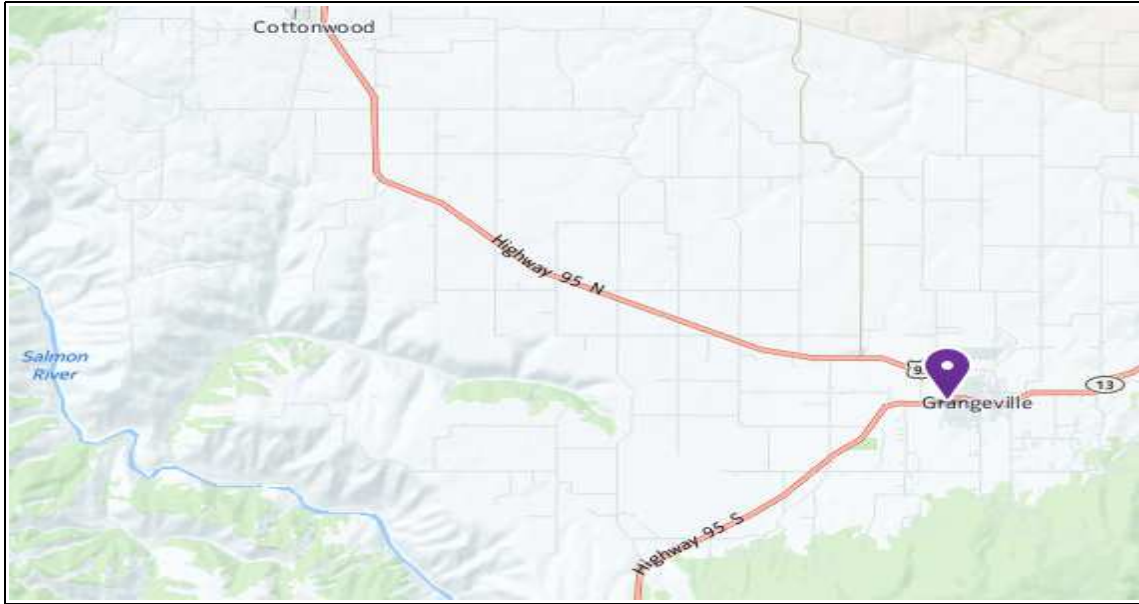

GRANGEVILLE SUPER 8 MOTEL

801 S.W. 1ST STREET
GRANGEVILLE, IDAHO 83530

or scan in the QR code to get personal driving directions on your phone from Google Maps.